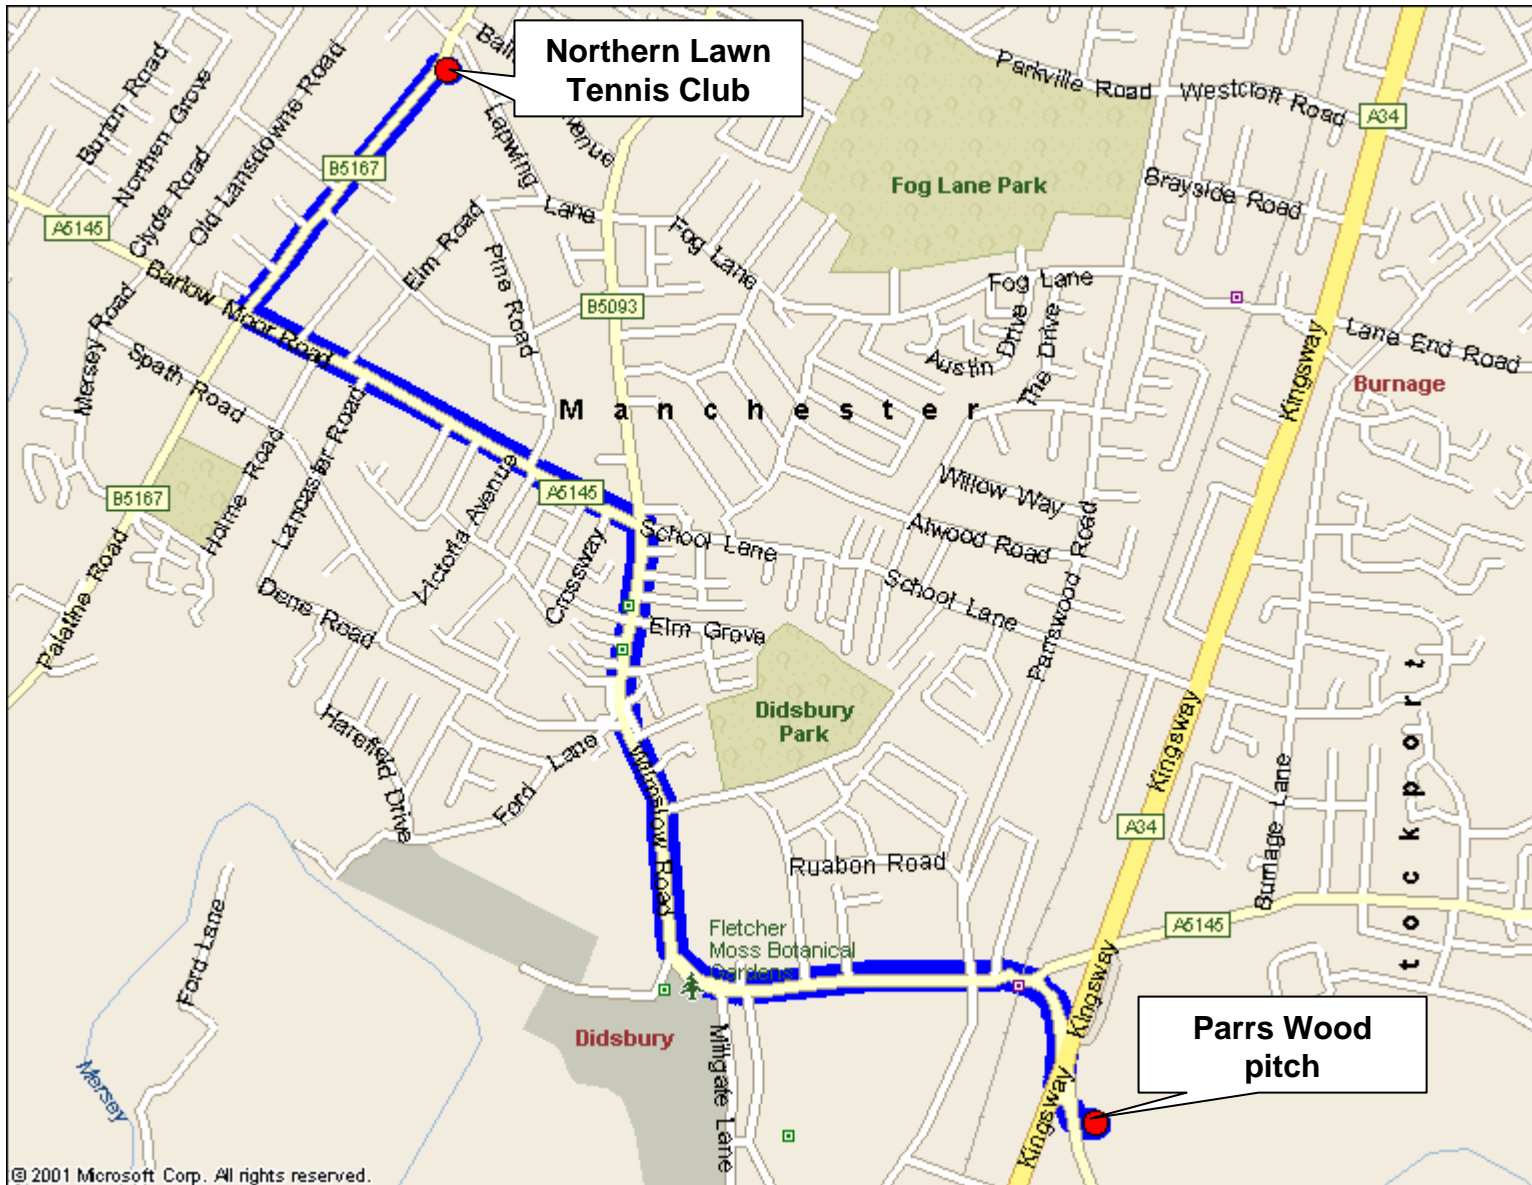

Manchester High School for Girls pitch

Northern Lawn Tennis Club

- Summary: 1.9 miles (7 minutes)
- **Depart Manchester High School for Girls on Local road(s) (North)**
32 yds
- Turn RIGHT (East) onto Grangethorpe Road 87 yds
- Turn RIGHT (South-East) onto A6010 [Wilmslow Road] 0.4 mi
- Continue (South) on B5093 [Wilmslow Road] 0.8 mi
- Bear RIGHT (South-West) onto B5167 [Palatine Road] 0.6 mi
- **09:07 1.9 Arrive Northern Lawn Tennis Club**

Northern Lawn
Tennis Club

Parris Wood
pitch

Manchester High School for Girls pitch

From M56

- Summary: 3.7 miles (9 minutes)
- Time Mile Instruction For Toward
- 09:00 0.0 Depart Princess Parkway,
Northenden, Manchester M22 4 on A5103 [Princess
Parkway] (North-East) 2.1 mi
- 09:04 2.1 Turn RIGHT (East) onto A6010
[Wilbraham Road] 1.5 mi
- 09:09 3.6 Turn LEFT (West) onto
Grangethorpe Road 142 yds